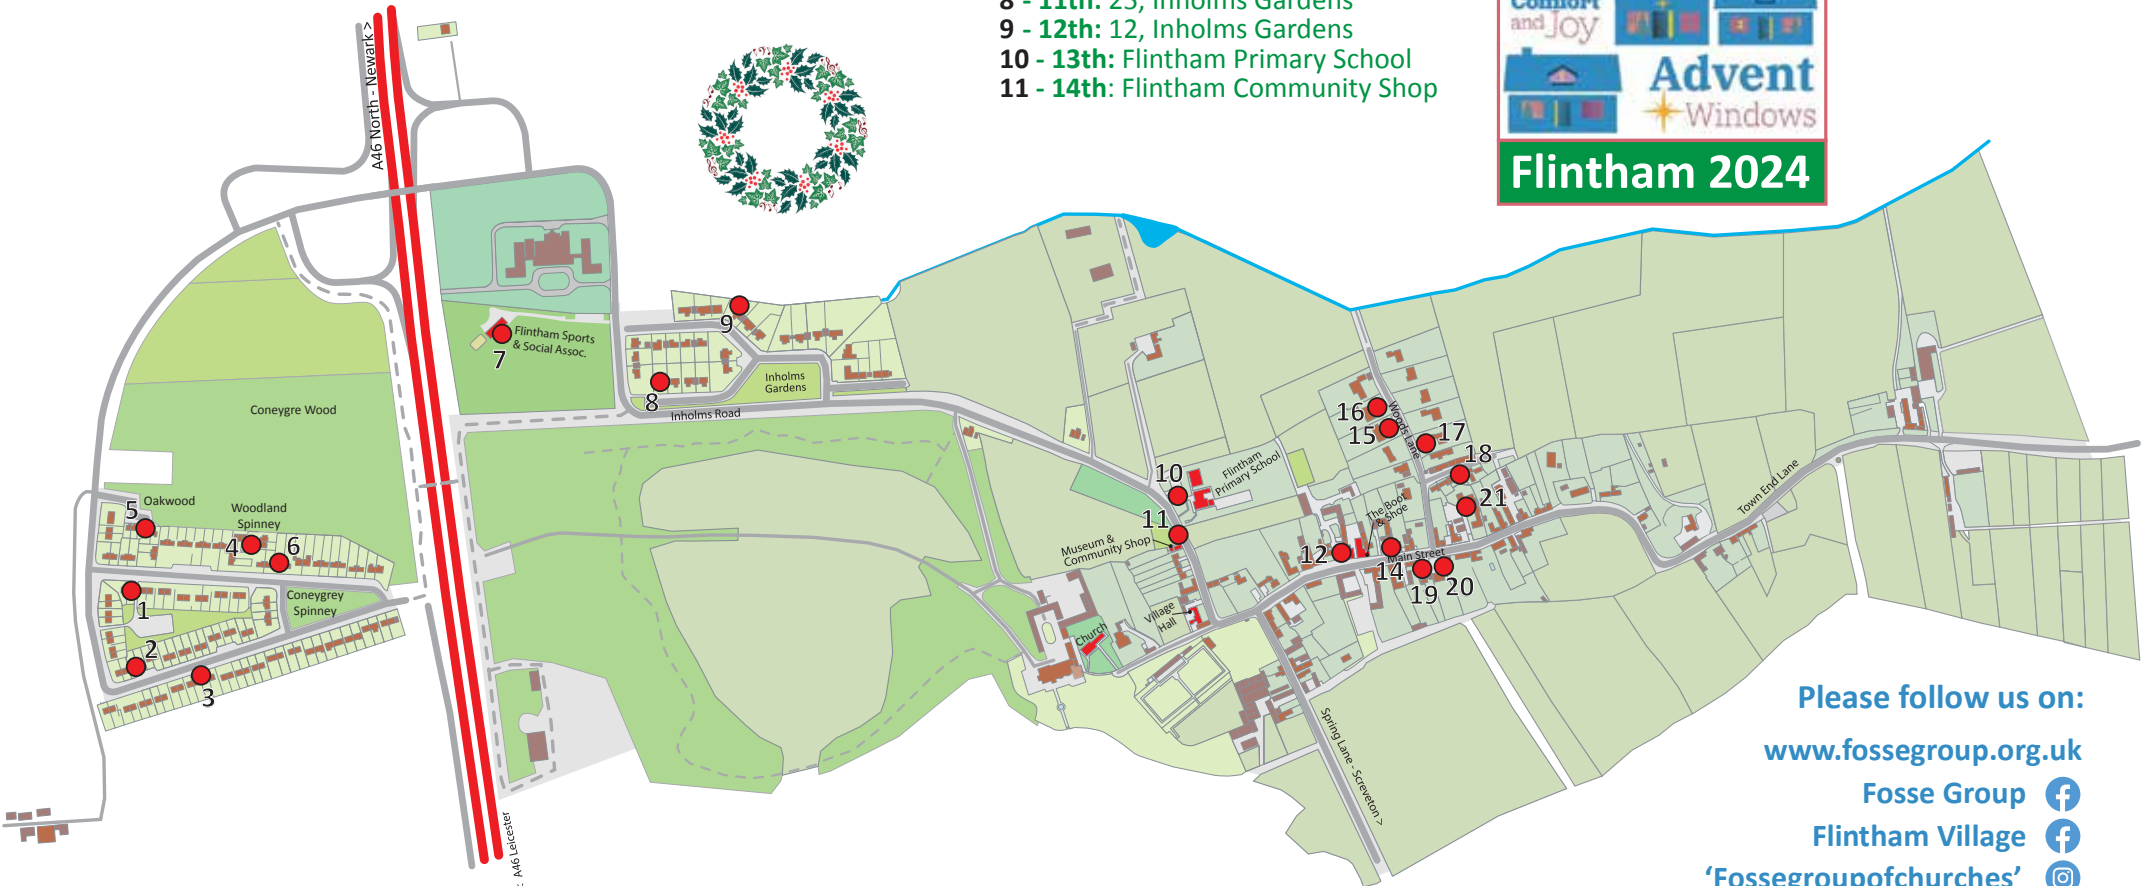

Welcome to our Advent Windows Trail for 2024

How the trail works:

Each day from 4th – 24th December a new Advent Window will be revealed in the village and lit up for the first time.

Once a window is revealed it will be lit every evening from 5pm until at least 8pm, adding to the trail of lit windows through the village hoping to spread a little joy and light in the run up to Christmas and New Year. The themes for the windows this year are 'Joy to the world' and 'Bells and Angels'. See if you can spot who has chosen which theme.

The map shows where each new window will be revealed on the trail. The route runs from one end of the village to the other and includes contributions from Flintham Primary School, Flintham Community Shop, The Boot & Shoe and FSSA.

Thank you to all those who take part.